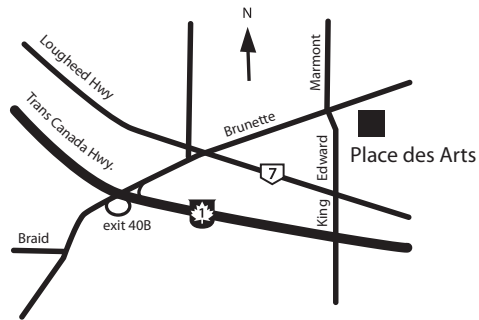

september 1 - 5

Leonore Peyton Salon

mon - fri 9am – 9pm
saturday 9am – 5pm
sunday 1pm – 5pm

Atrium & Mezzanine Galleries

mon - fri 9am – 9pm
saturday 9am – 5pm
sunday 1pm – 5pm

1120 Brunette Ave
Coquitlam, BC | V3K 1G2
T 604.664.1636 | F 604.664.1658
www.placedesarts.ca